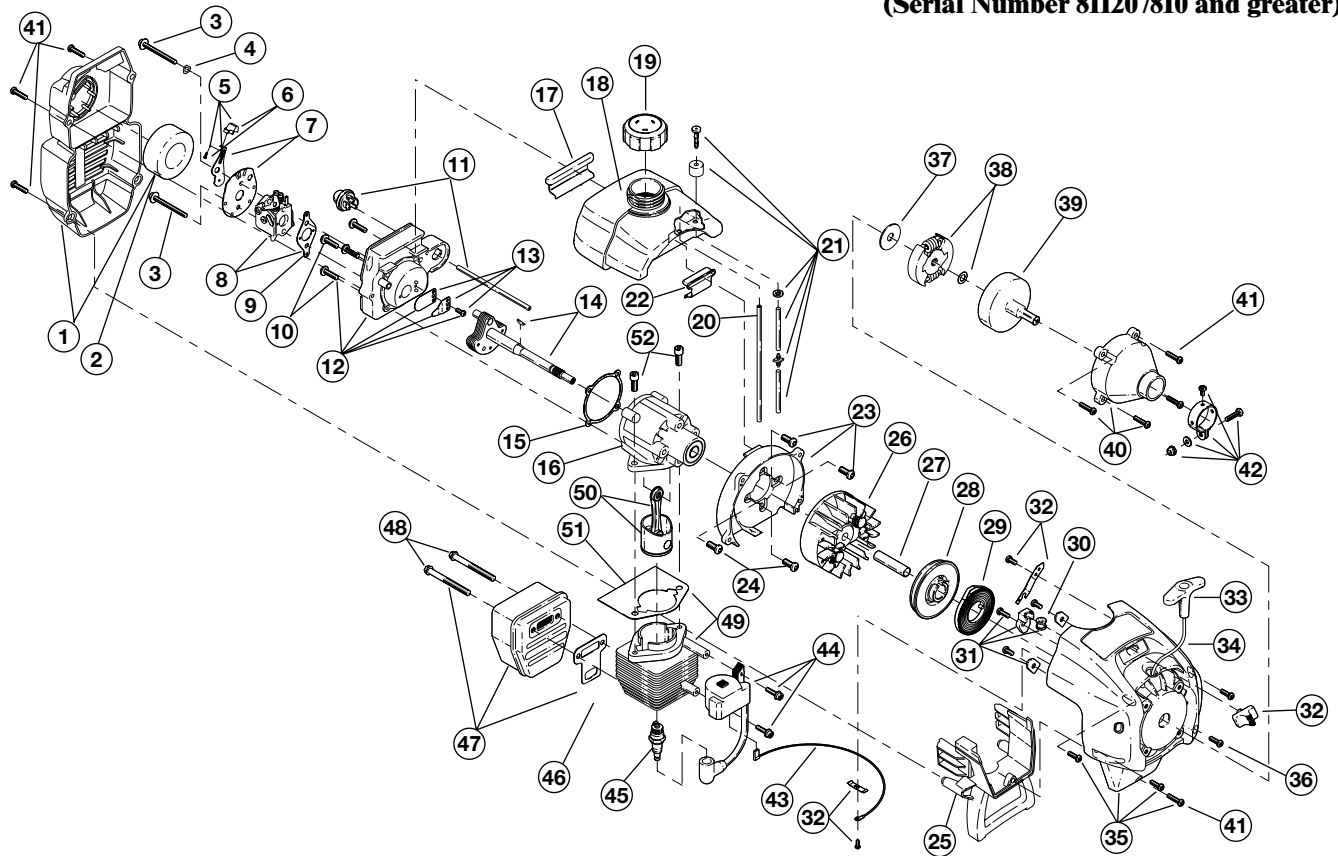

ENGINE PARTS - MODEL 768r 2-CYCLE GAS TRIMMER/FLAIL HEAD

(Serial Number 811207810 and greater)

Item	Part No.	Description	Item	Part No.	Description
1	182059	Air Cleaner/Muffler Cover Assembly (includes 2 & 41)	34	613103	Rope
2	180350	Air Cleaner Filter	35	181443	Starter Housing Assembly (includes 28-34 & 43)
3	180351	Carburetor Mounting Screw Assembly	36	181862	Housing Screw
4	180352	Wavy Washer	37	181074	Clutch Washer
5	182061	Choke Lever Assembly (includes 6)	38	181445	Clutch Rotor Assembly
6	182070	Choke Knob and Screw	39	153592	Clutch Drum Assembly
7	182060	Choke Lever and Plate (includes 5)	40	180098	Clutch Cover Assembly
8	182062	Carburetor Assembly W/Limiter Caps (includes 9 & 21)	41	181345	Cover Screw
9	610675	Carburetor Gasket	42	153597	Upper Clamp Assembly
10	181860	Carb Mount Screw	43	180036	Wire Lead
11	181558	Primer and Hose Assembly	44	181937	Module Assembly
12	182063	Carb Mount Assembly (includes 10)	45	610311	Spark Plug
13	684451	Reed Assembly	46	182065	Exhaust Gasket
14	181498	Power Shaft Assembly	47	182066	Muffler Assembly (includes 48)
15	612115	Carburetor Mount Gasket	48	147575	Muffler Mounting Bolt Assembly
16	180026	Crank Case Service Assembly (includes 10, 14 & 24)	49	181622	Cylinder Assembly (includes 52)
17	612134	Rear Mounting Pad	50	684449	Piston and Rod Assembly
18	181438	Fuel Tank Assembly (includes 19-21)	51	610674	Cylinder Gasket
19	181559	Fuel Cap Assembly	52	181870	Cylinder Bolt
20	181168	Fuel Return Line	*	180011	Engine Gasket Kit
21	682039	Fuel Line Assembly	*	180602	O.E.M. Carburetor Repair Kit (Walbro)
22	145308	Front Mounting Pad	*	180090	O.E.M. Carburetor Repair Kit (Zama)
23	153520	Shroud Assembly	*	181873	Gasket Diaphragm Repair Kit (Walbro)
24	181861	Shroud Screw	*	180091	Gasket Diaphragm Repair Kit (Zama)
25	182064	Shroud Extension and Stand	*	180530	Piston Ring
26	180929	Flywheel Assembly	*	181623	Short Block Assembly (includes 10, 14, 16, 24, 45, 49-52)
27	181065	Spacer	*	610676	Flywheel Key
28	181597	Recoil Pulley Assembly	*	181501	Starter Housing Screw Set
29	613102	Recoil Spring	*	610309	Crankcase Seal
30	611061	Rope Guide	*	181599	Clutch Springs (Qty. 2)
31	181441	Pulley Retainer Assembly	*		Items Not Shown
32	181442	Switch Assembly (includes 43)			
33	181079	Pull Handle