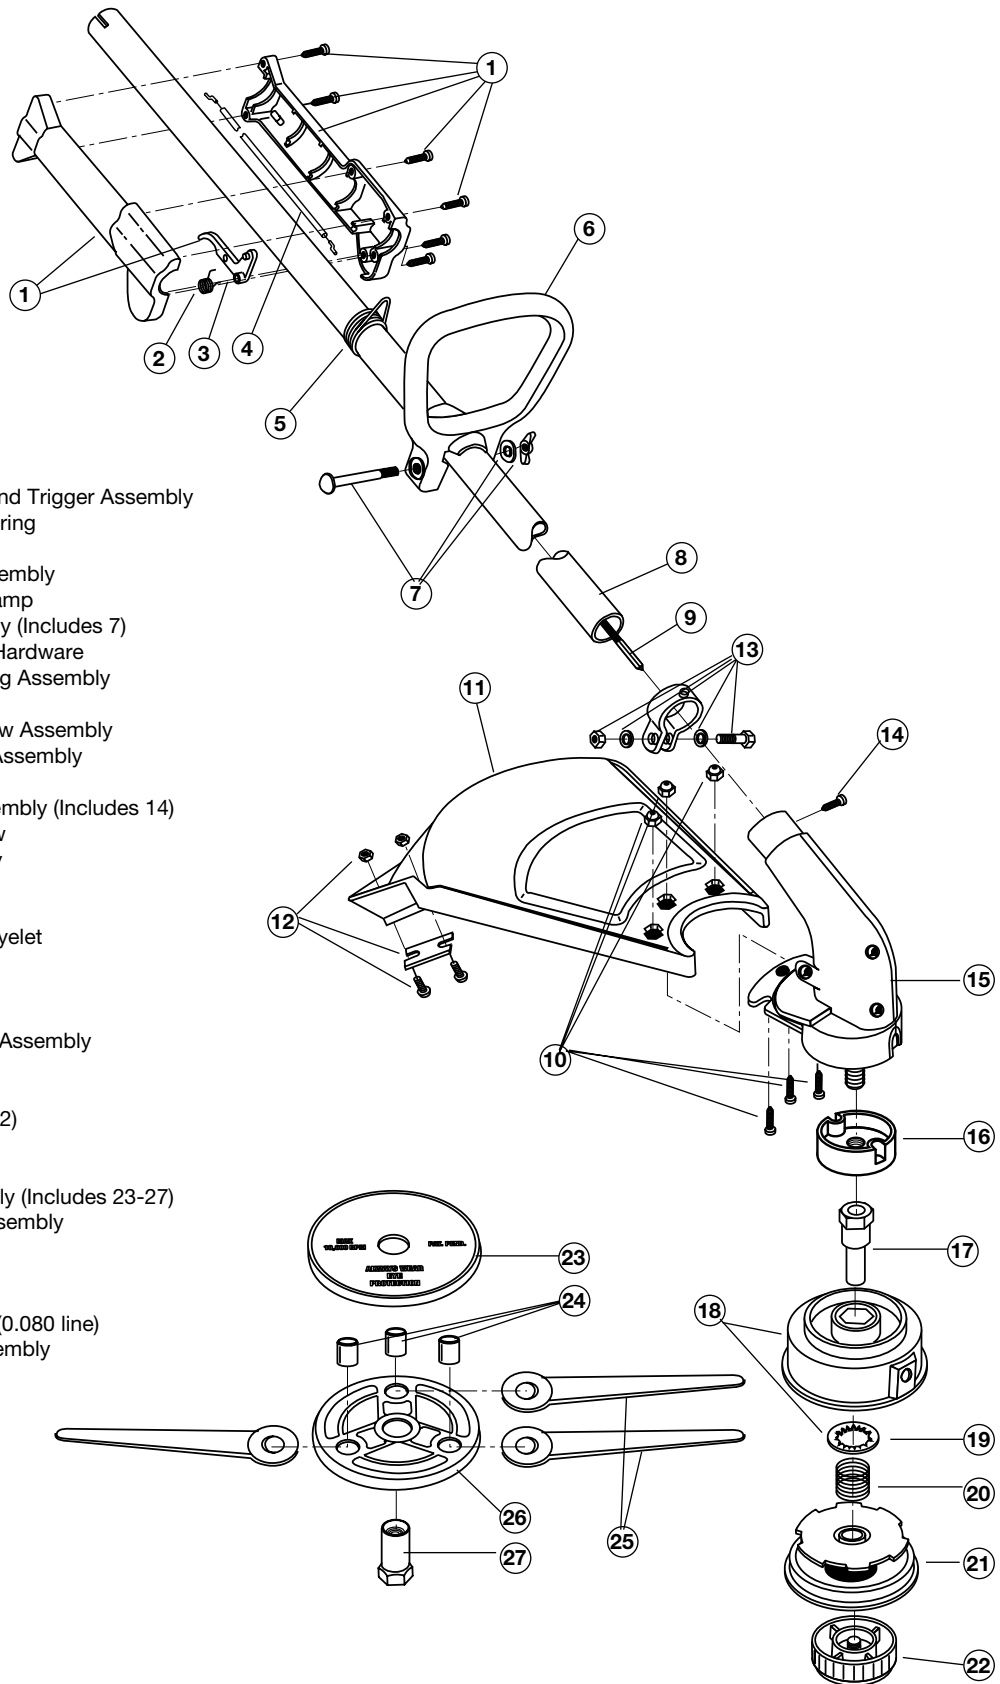

## 2-CYCLE GAS TRIMMER/FLAILHEAD

(Serial Number 811207810 and greater)

Item	Part No.	Description
1	181678	Throttle Housing and Trigger Assembly
2	610314	Throttle Trigger Spring
3	181557	Throttle Trigger
4	182068	Throttle Cable Assembly
5	610327	Shoulder Strap Clamp
6	180869	D-Handle Assembly (Includes 7)
7	180870	Handle Mounting Hardware
8	181569	Drive Shaft Housing Assembly
9	181550	Drive Shaft
10	180547	Guard Mount Screw Assembly
11	180548	Guard and Blade Assembly
12	180553	Blade Assembly
13	153597	Lower Clamp Assembly (Includes 14)
14	145569	Anit-rotation Screw
15	181990	Gearbox Assembly
16	182165	Driver
17	145896	Spool Shaft
18	153599	Outer Spool and Eyelet
19	612026	Retainer
20	610317	Spring
21	610318	Inner Reel
22	153066	Bump Head Knob Assembly
23	182008	Flail Head Top
24	182009	Pivot Pin
25	181974	Flail Blades (Qty. 12)
26	182010	Flail Head Bottom
27	182011	Hexagon Adapter
*	181973	Flail Head Assembly (Includes 23-27)
*	682075	Shoulder Strap Assembly
*	613226	Locking Rod Tool